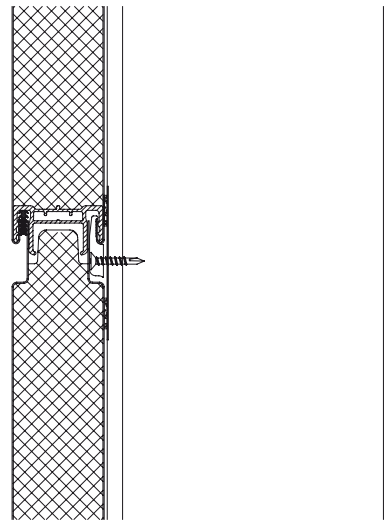

PRODUCT INFORMATION:

HunterDouglas Façades: type Sandwich Wall

Avex (Sandwich)

Theme: round shaped solutions

For this building the architect wanted to use insulated panels but also made a design with a curved façade.

Hunter Douglas is able to produce sandwich wall panels in almost any radius; therefore this wish was easy to realize.