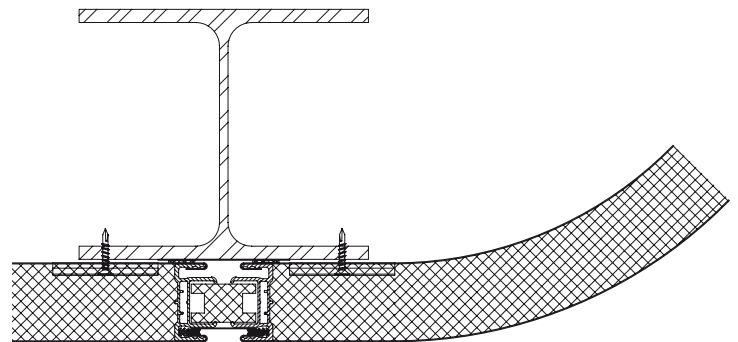

PRODUCT INFORMATION:

HunterDouglas Façades: type Sandwich Wall

Avex (Sandwich)

Theme: round shaped solutions

For this building the architect wanted to use insulated panels but also made a design with a curved façade.

Hunter Douglas is able to produce sandwich wall panels in almost any radius; therefore this wish was easy to realize.